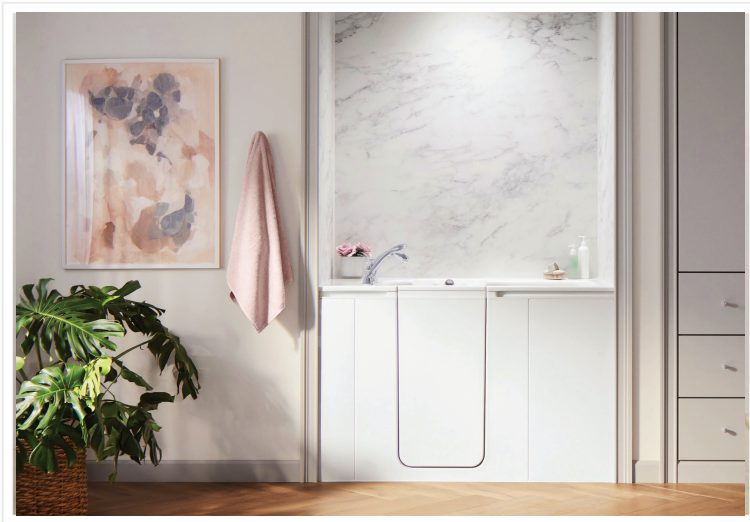

WALK-IN BATH DIMENSIONS

Exterior Frame: 52" L x 28" W x 39" H
(Up To 60" L x 32" W)
Interior Seat Size: 21½" W x 17" H

All KOHLER Walk-In Baths can be customized to fit the size, width and length of your current tub. It will be leveled to fit precisely within your existing bathtub space.

FILLING AND DRAINING TIME

Exclusive KOHLER Technology Allows Faster Bath Fill and Drain Time

KOHLER Walk-In Baths have been carefully designed to have some of the fastest filling and draining times available on the market. Please note that fill and drain times may vary depending on the water pipe capacity and flow rate of your home's plumbing system.

CUSTOMIZE YOUR BATH

SHOWER PACKAGE

Gooseneck Shower Arm and KOHLER Bath Screen for Extra Versatility

Add flexibility to your bathing experience with the Shower Package. The gooseneck shower arm provides the convenient option to stand as you shower, while the sleek Bath Screen serves as an elegant replacement for a shower curtain. These accessories will not affect the overall size of your new bath.

Shower Arm: 19 $\frac{1}{4}$ " L
Bath Screen: 41 $\frac{1}{4}$ " H x 32" W x $\frac{1}{2}$ " D

BATH WALLS

Elegant Designs to Express Your Style

Securely step into a bath that is designed to match your personal style. Transform your bath without any major renovations using our LuxStone® bath walls chosen by Kohler design experts. Choose from a variety of patterns, textures and colors to make your new Walk-In Bath fit in your home decor.